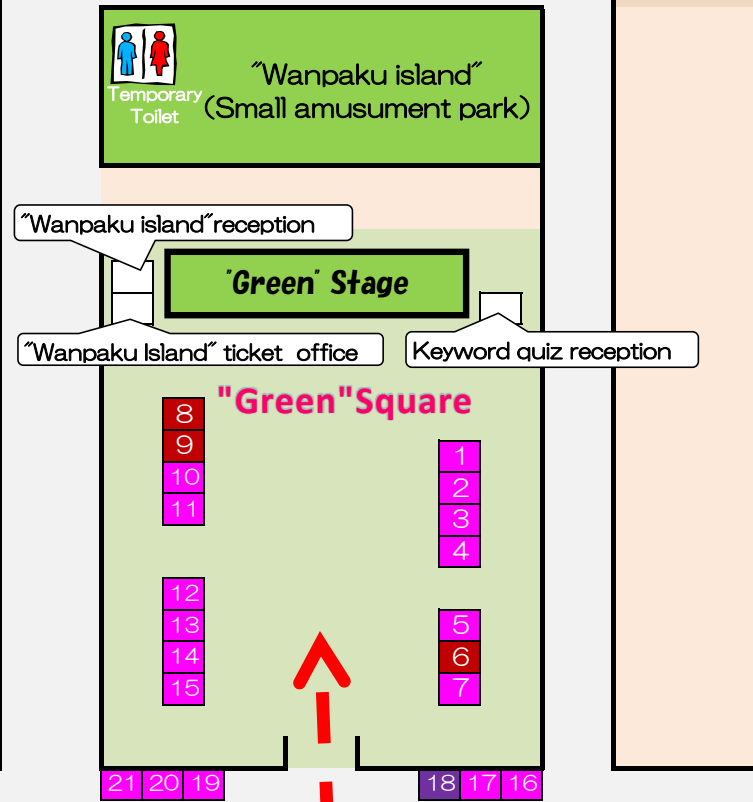

No.	Organization name	Store opening details	No.	Organization name	Store opening details
1~4	葛西青年部連絡会	Fried noodles,Target shooting,Super ball scooping	36・37	東京土産 江戸川支部	Woodworking class for children
5	葛中P連OB会 あつまろ会	Frankfurter,Fried chicken,Boiled gyoza	38	J.COM:江戸川	Public relations,Goods lottery
6	江戸川区商店街連合会	Sale of Edoranger goods	39	葛西郵便局	Commemorative stamp sales etc
7	葛西さざなみ会	Takoyaki,Red rice,Rice cake	40	江戸川村友会	Cutting boards,Chopsticks,Woodwork
8・9	鶴岡市東京事務所	Tsuruoka City specialty products sales	41	公益社団法人シルバー人材センター 江戸川区高齢者事業団	Public relations etc
10・11	葛西地区ママさん/バレーボール愛好会	Curry Rice,Bazzrr	42	江戸川南税務懇話会	Public relations,Tax quiz and survey,lottery
12~14	葛西青年部連絡会	Isobeyaki,Zenzai,Fried chicken,Shrimp cracker	43	葛西地区熱年相談室 (地域包括支援センター)	Public relations,Consultation support,quiz
15	葛西学童クラブ父母の会	Yakitori,Draft beer	44	全労済 江戸川区共済会	Public relations etc
16	あゆっこ	Pork belly ponzu sauce,Highball,Green tea high	45	なごみの家	Public relations etc
17	葛西中央自治連絡協議会 (東葛西第一住宅自治会)	Potato butter,Ramune,Popcorn,Super ball scooping	46・47	葛西警察署 葛西防犯協会	Public relations,ballon distribution
18	江戸川区民生・児童委員協議会	Public relations,Consultation support,Bean catching corner	48	新川葛西史談会	Photo and painting exhibition
19・20	区子連葛西東支部	Fried noodles,Frankfurter,Juice,Shaved ice	49・50	葛西消防署	Public relations etc
21	新田小お父さん会	Shaved ice,Chocolate banana etc	51~53	区子連葛西支部	Chocolate banana,Grilled corn,Grilled udon
22・23	日本橋ふくしま館	Fukushima Prefecture specialty products sales	54	青少年育成葛西第二地区委員会	Juice,French fries
24・25	葛西北地区小P連協議会	Shaved ice,Alcoholic bevarages,Cotton candy	55・56	公益財団法人えどがわ環境財団	Public relations,Toy production
26	葛西北地区小P連OB会	Yakitori,Draft beer	57	気候変動地域連携課	Climate change PR
27	江戸川区区人権擁護委員会	Public relations	58	司寿司 (江戸川区商店街連合会)	Inarizushi,Futomaki,Tamagoyaki
28	江戸川区保護司会 葛西分区	Public relations	59	共育プラザ葛西	Public relations,Toy production experience
29	葛西母の会	Bazzrr (Old clothes,miscellaneous goods)	60	葛西手話の会	Dagashi
30	JICA セネガル隊 OB会	Mafe (Senegalese cuisine) ,Cloth bag	61	塩沢江戸川荘	Niigata Prefecture specialty products sales
31	南葛西商店会	Sara udon,Highball,Lemon sour	62	ガールスカウト東京都第215団	Public relations etc
32	宇喜田・小島地区自治会連合会 (コンドミニアム葛西自治会)	Target shooting	63	ハーラク フラ オ ビリラニ	Daily miscellaneous goods,Bag
33	長島・桑川地区自治連絡協議会 (桑川町親和会)	Fried noodles,Frankfurter,Can of beer	64	東京善慈銀行友の会	Bazaar
34	江中P連葛西地区OB会	Ham cutlet,Draft beer	65	自治連女性連絡部会	Bazaar
35	トヨタモビリティ株式会社	Vehicle display,Operation experience	66・67	江戸川区立保育園	Picture book reading aloud
			68	葛西生花園芸術組合	Flowers,Flower pots