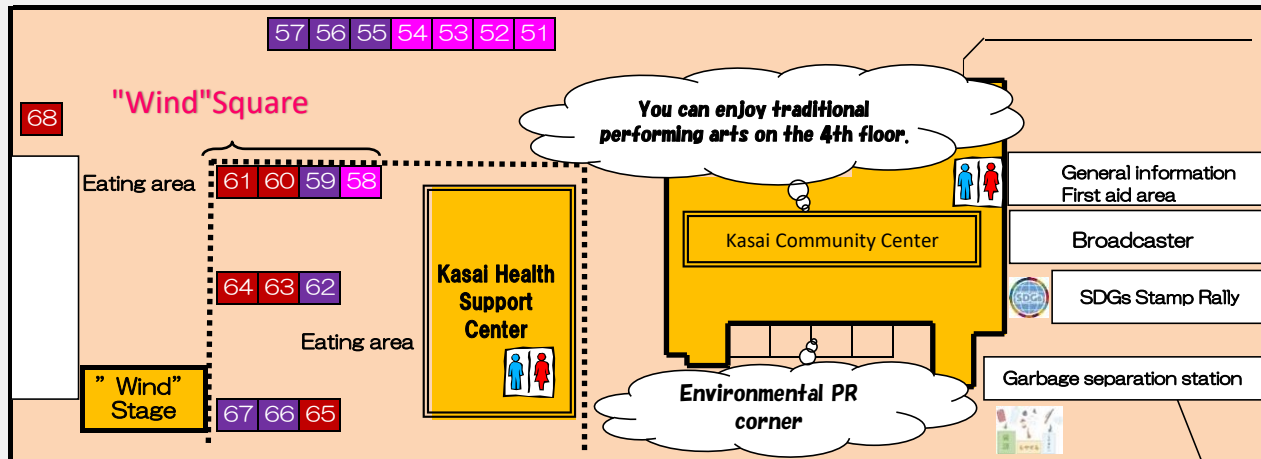

Parade route (Batobashi Kindergarten and Nisikasai junior High School will live)