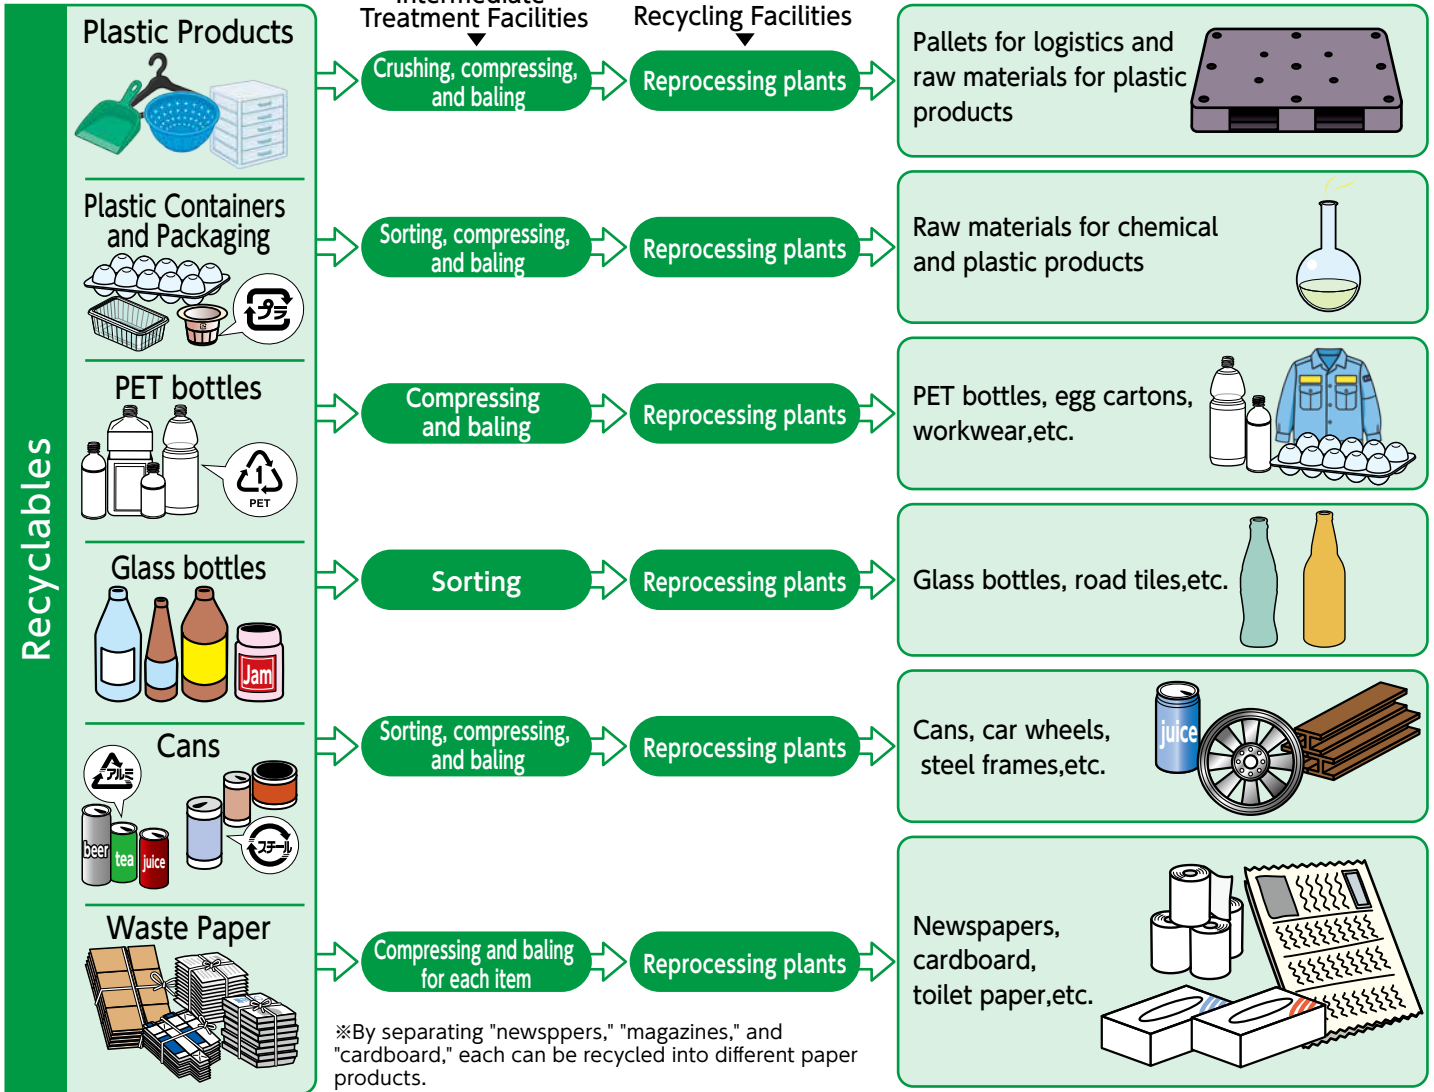

Flow of Recyclables and Garbage

Recyclables and waste are processed, recycled, and properly utilized.

※This diagram shows an overview of the process.

Plastic Containers and Packaging
Waste Paper
Glass Bottles, Cans, and PET Bottles
Burnable Garbage
Non-burnable Garbage
Bulky Waste
Items Collected at specified Collection Points
Items Not Collected by the City
How to Dispose of Garbage During Disasters
Business Waste
Flow of Recyclables and Garbage
What You Should Do in This Situation?