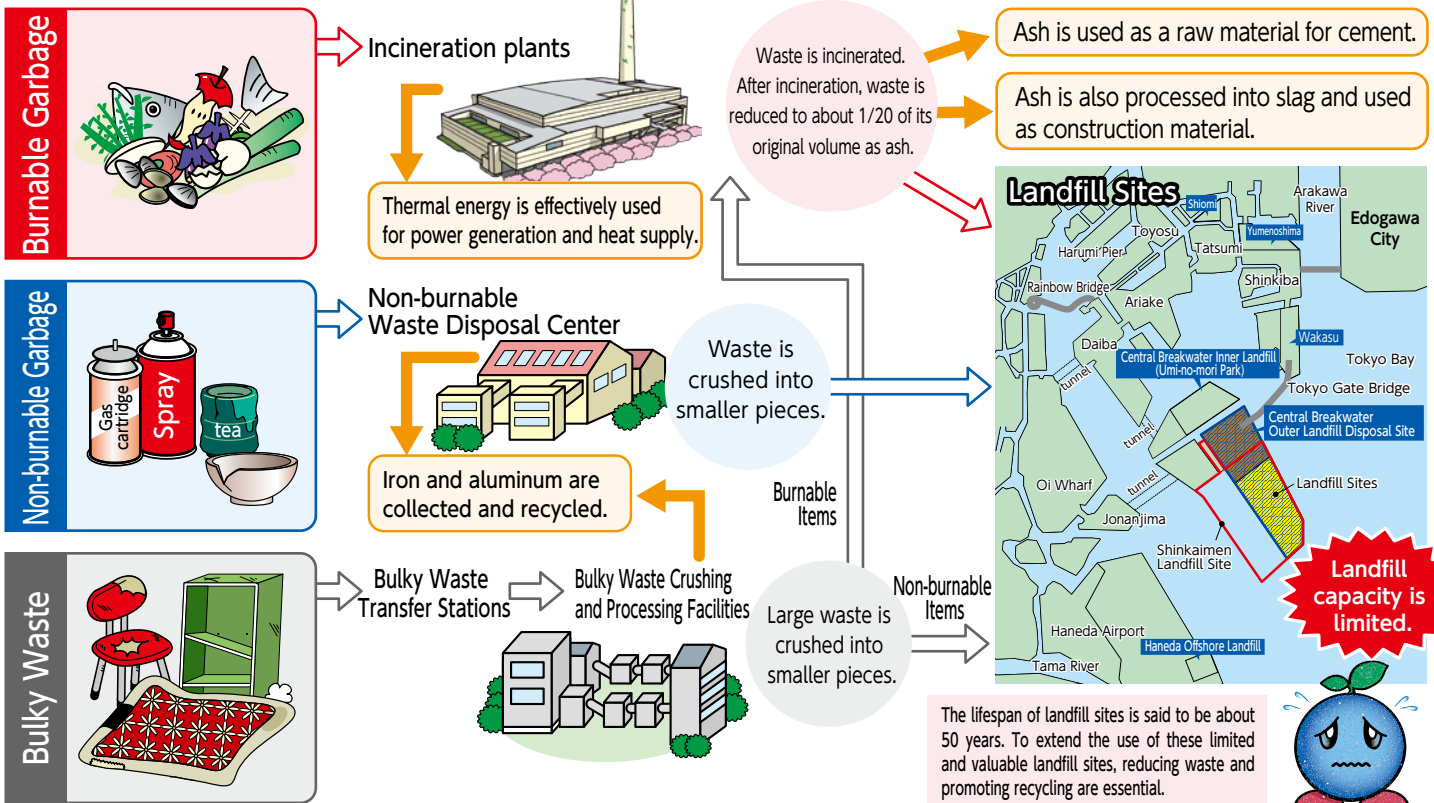

Flow of Recyclables and Garbage

Recyclables and waste are processed, recycled, and properly utilized.

※This diagram shows an overview of the process.

Plastic Containers and Packaging
Waste Paper
Glass Bottles, Cans, and PET Bottles
Burnable Garbage
Non-burnable Garbage
Bulky Waste
Items Collected at specified Collection Points
Items Not Collected by the City
How to Dispose of Garbage During Disasters
Business Waste
Flow of Recyclables and Garbage
What You Should Do in This Situation?